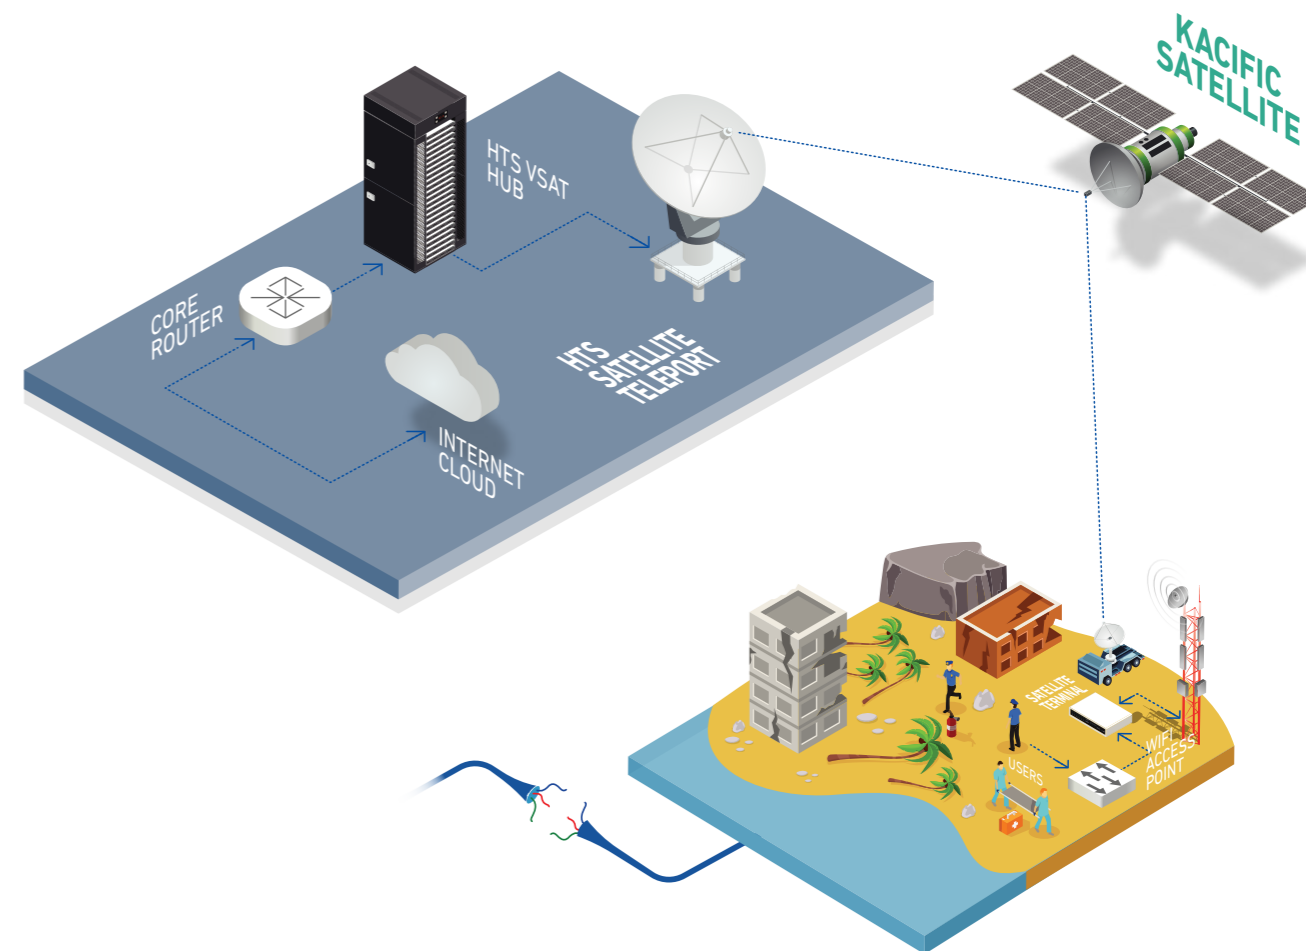

© Copyright 2020 Kacific

Contact sales@kacific.com for more details

COMMSBOX

Satellite connectivity in a box

BE PREPARED. RESPOND FASTER.

In emergencies and disaster situations, communication is crucial to ensuring a rapid and coordinated response. However when ground infrastructure is damaged or does not offer sufficient coverage, recovery operations are left vulnerable.

Kacific CommsBox is a turnkey solution that can be instantly activated to quickly establish connectivity. This box can be stored at remote sites or even airdropped into the emergency zones. The satellite dish inside connects to our powerful satellite, which offers widespread coverage including islands, mountainous regions and other remote areas.

EACH KACIFIC COMMSBOX INCLUDES

- Small, self-installing satellite dish in a self-contained case
- Solar-power energy pack
- User tablets for customer-friendly operation
- Preconfigured and connected modem and satellite electronics
- WiFi set up
- A sealed, shock-resistant, fire-resistant, buoyant and transportable all-inclusive container

Rapidly deployed and effortlessly scaled

Reliable, on-demand connectivity

Fast internet service

Connectivity to the internet backbone via Kacific gateway

HOW DOES IT WORK?

REGIONS COVERED